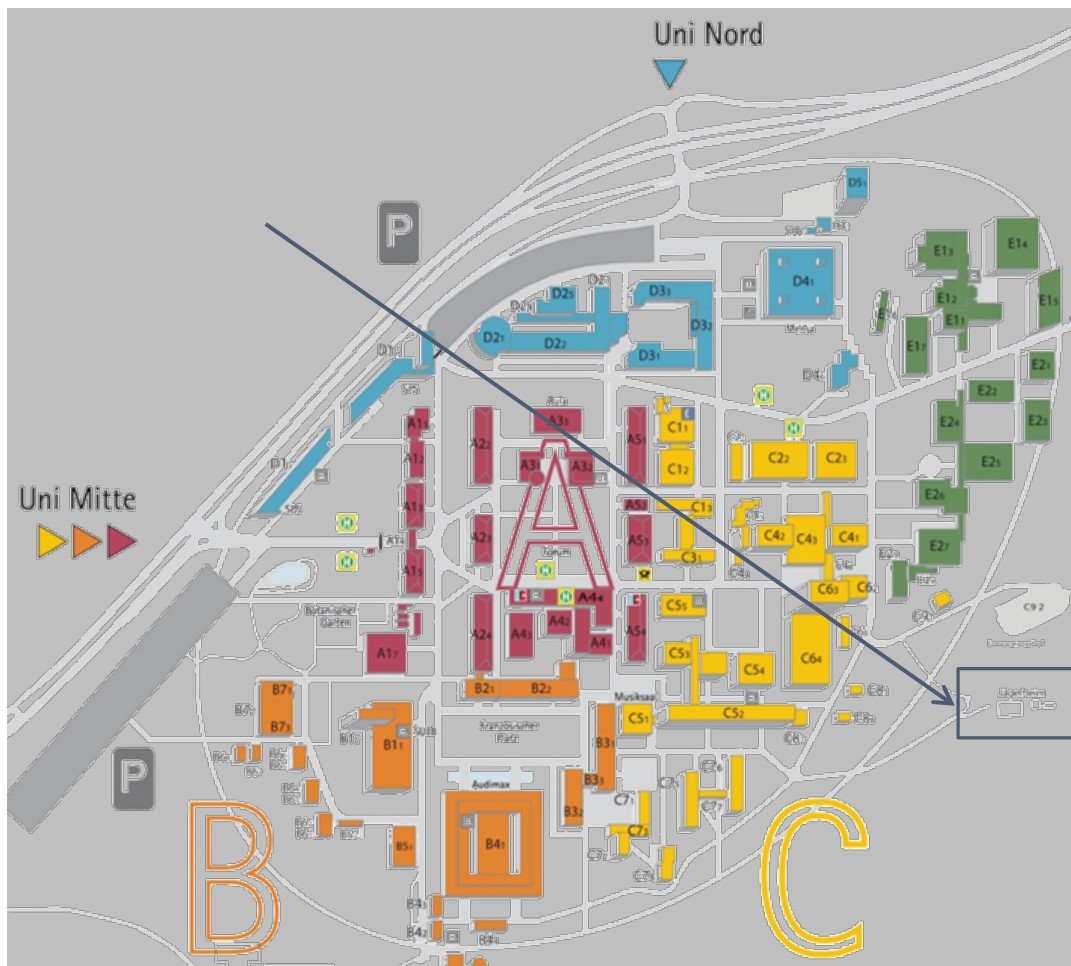

Important information

Conference

Dreams of Birth and Death.

Liminal Bodily Experiences in Dreams: Literature, the Fine Arts, Theatre, Music and Film

21 – 23 March 2018

Research Training Group „European Dream-Cultures“, GRK 2021
Saarbrücken, Universität des Saarlandes, Graduate Centre, Campus C9 3

Arrival to venue:

From Saarbrücken central station:

- Hbf Saarbrücken ↔ Universität Campus: Bus 102, 112, 124
- Taxi stand at Saarbrücken central station

By plane:

- Airport Saarbrücken-Ensheim → Saarbrücken central station: Bus R10 (every 30 min.)

By taxi:

- Phone numbers: +49 681-55000
+ 49 681-41919
+49 681-33033

Bus in Saarbrücken

- Central station Saarbrücken ↔ University Campus (via Landessportschule): Bus 102, 112, 124
- City Centre: Town Hall → University Campus: Bus 101, 102, 109, 150
- University → City Centre (bus stop: Johanneskirche!) : Bus 101, 102, 109, 150
- Taxi stand at Central station Saarbrücken

Important addresses:

- **Conference venue:** Universität des Saarlandes, Campus, Graduate Centre, building C9 3 (Jägerheim), 66123 Saarbrücken (bus stop: Universität Mensa)
- **Motel One (accommodation):** Motel One Saarbrücken, Schillerplatz 4, 66111 Saarbrücken (S-Bahn stop from central station Saarbrücken: Johanniskirche)
- **Landessportschule (accommodation):** LSVS - Hermann- Neuberger-Sportschule 4, building 4, front desk and accomodation, 66123 Saarbrücken (bus stop: Landessportschule)
- **café kostbar:** Nauwieserstr. 19, 66111 Saarbrücken (from University Campus Campus and Landessportschule: Bus 102, 109, bus stop: Deutsche Rentenversicherung)